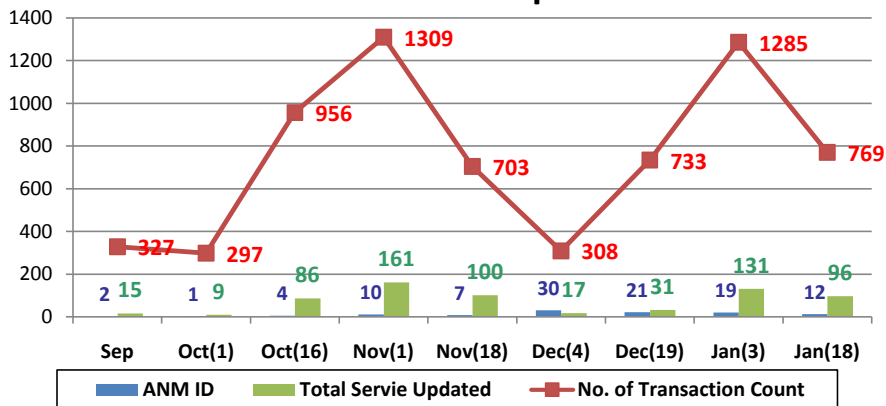

North East District

324

195

Mother Updation

322

192

Child Updation

Transaction vs. Service updation

Mother and Child Error